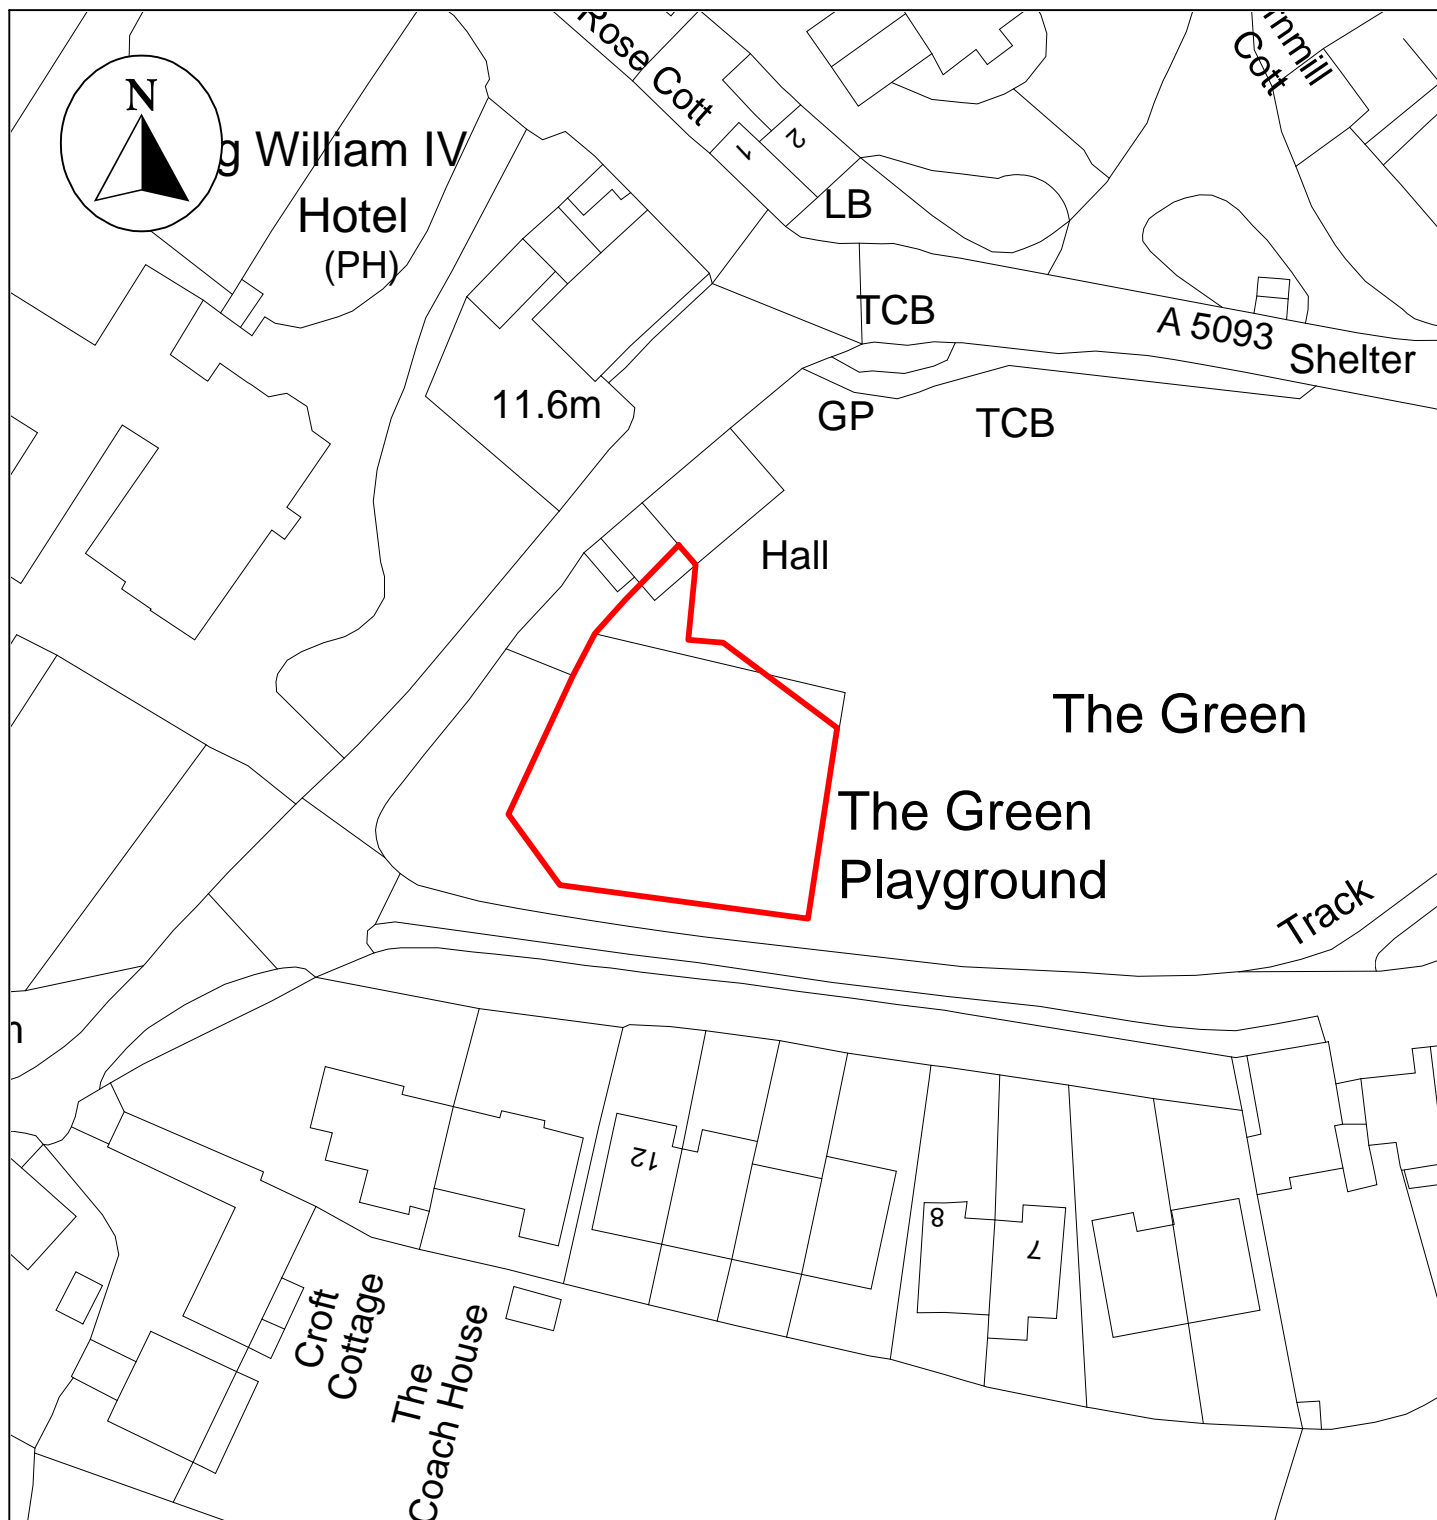

Public Space Protection Order Cumberland Council 2024

ANTI-SOCIAL BEHAVIOUR CRIME AND
POLICING ACT 2014

Play Area at Kirksanton, Millom, LA18 4NN

Neighbourhoods
Education and Enforcement
Allerdale House
Workington
CA14 3YJ

Scale: 1 : 750
Date: February 2024

©crown copyright database rights 2024
ordnance survey AC0000861732